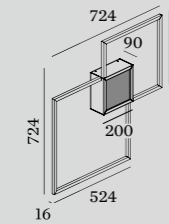

1.0

LED 38W | 220-240VAC | 50-60Hz
PCB 3-step | phase-cut dim
aluminium powder coated
opal PMMA cover | indirect

2.50kg IP20 0.3-1 P

CODE
149184W
149184Q
149184B

DALI

CODE
149185W
149185Q
149185B

Light Colour Selection

LUMEN	CRI	CODE
2700K	2100 | >80	2
3000K	2250 | >80	4

2.0

LED 47W | 220-240VAC | 50-60Hz
PCB 3-step | phase-cut dim
aluminium powder coated
opal PMMA cover | direct/indirect

2.50kg IP20 0.3-1 P

CODE
149284W
149284Q
149284B

DALI

CODE
149285W
149285Q
149285B

Light Colour Selection

LUMEN	CRI	CODE
2700K	370/2100 | >80	2
3000K	400/2250 | >80	4

VENN UPDATE

WALL SURFACE

p. 233 p. 337

DESIGNED BY S&R CORNELISSEN

WEVER & DUCRÉ 398 – 399