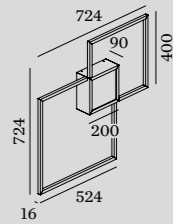

1.0

LED 38W | 220-240VAC | 50-60Hz
PCB 3-step | phase-cut dim
aluminium powder coated
opal PMMA cover | indirect

2.50kg IP20 0.3-1 P

CODE
149184W
149184Q
149184B

DALI

CODE
149185W
149185Q
149185B

Light Colour Selection

LUMEN	CRI	CODE
2700K	2100 | >80	2
3000K	2250 | >80	4

2.0

LED 47W | 220-240VAC | 50-60Hz
PCB 3-step | phase-cut dim
aluminium powder coated
opal PMMA cover | direct/indirect

2.50kg IP20 0.3-1 P

CODE
149284W
149284Q
149284B

DALI

CODE
149285W
149285Q
149285B

Light Colour Selection

LUMEN	CRI	CODE
2700K	370/2100 | >80	2
3000K	400/2250 | >80	4

VENN UPDATE

WALL SURFACE

p. 233 p. 337

DESIGNED BY S&R CORNELISSEN

WEVER & DUCRÉ 398 – 399